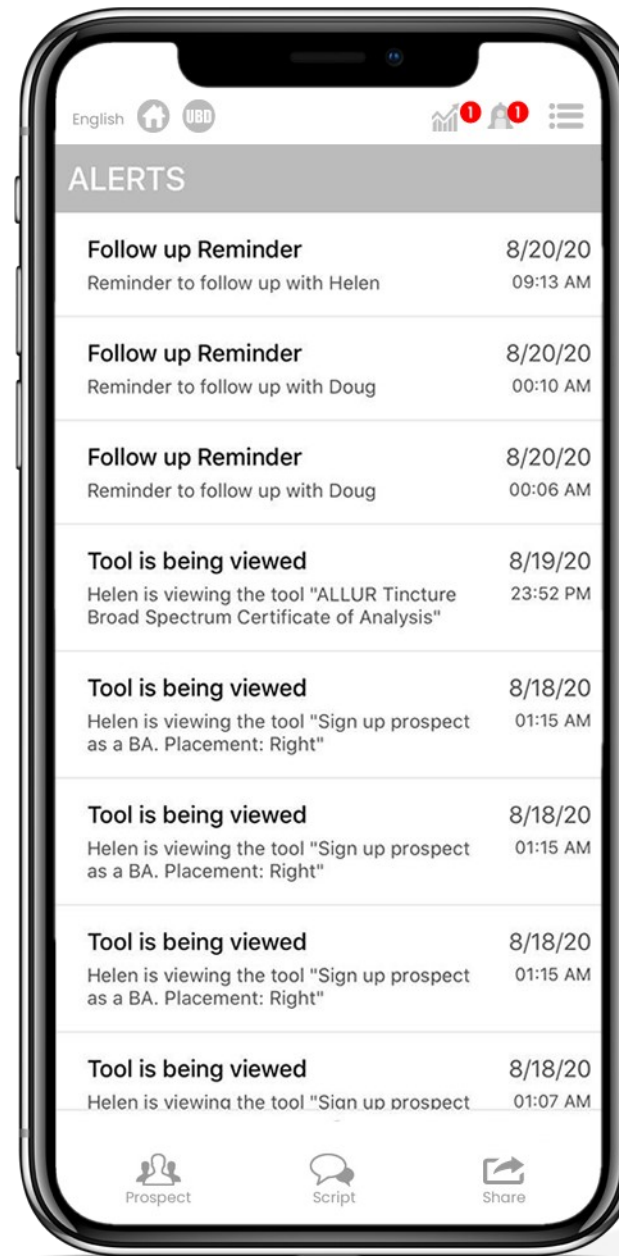

App Alerts

SMA FX Alerts