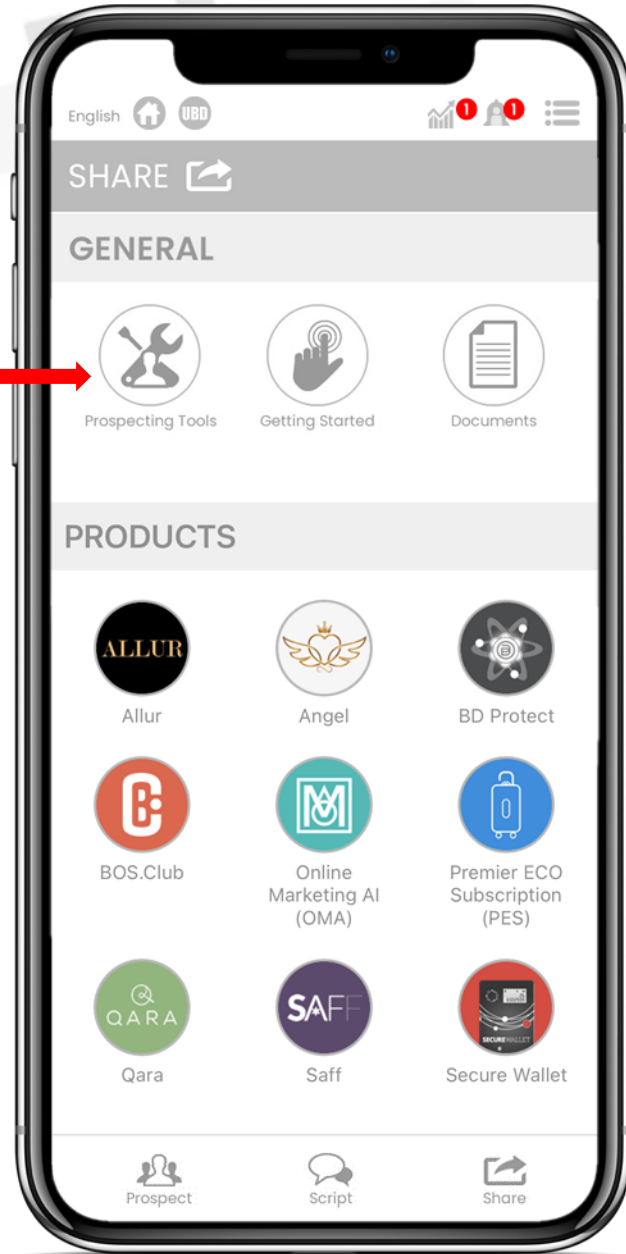

# STEP 3: CLOSE

The image features a white background with decorative elements consisting of various-sized squares in shades of gray, arranged in a pattern that tapers towards the corners. The word "SHARE" is centered in a large, bold, black, sans-serif font.

# SHARE

*SHARE INFORMATIVE, CREATIVE, AND ESSENTIAL CONTENT*

SHARE

Share  
Module

# SHARE

Example:  
Prospecting Tools

Expand All  
option to display all  
thumbnail images of  
each topic