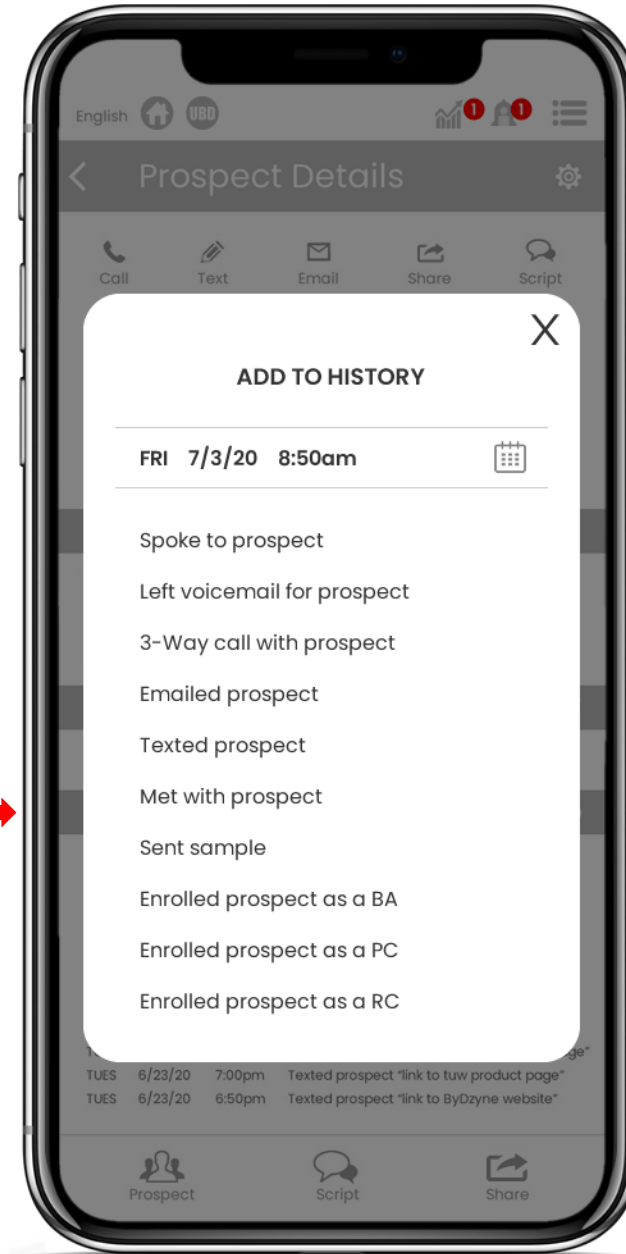

# PROSPECT HISTORY

The image features a white background with decorative elements consisting of various-sized squares in shades of gray, arranged in a pattern that tapers towards the corners. The main text is centered in the middle of the page.