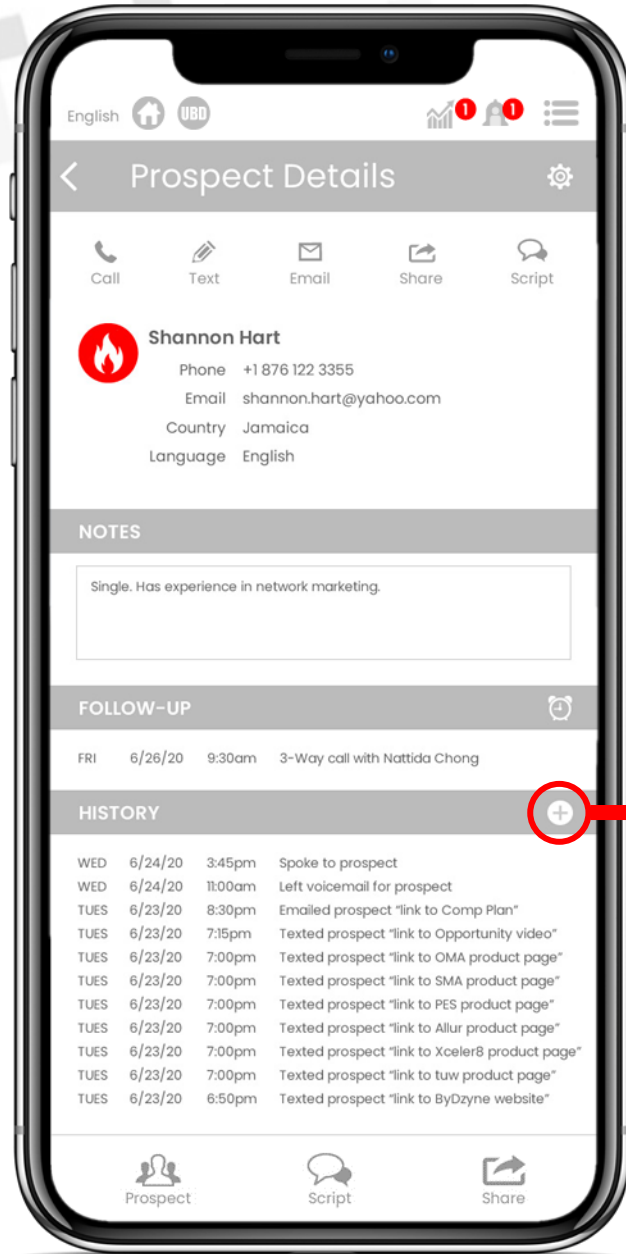

# PROSPECT HISTORY

The image features a white background with decorative elements consisting of various-sized squares in shades of gray, arranged in a pattern that tapers towards the corners. The main text is centered in the middle of the page.