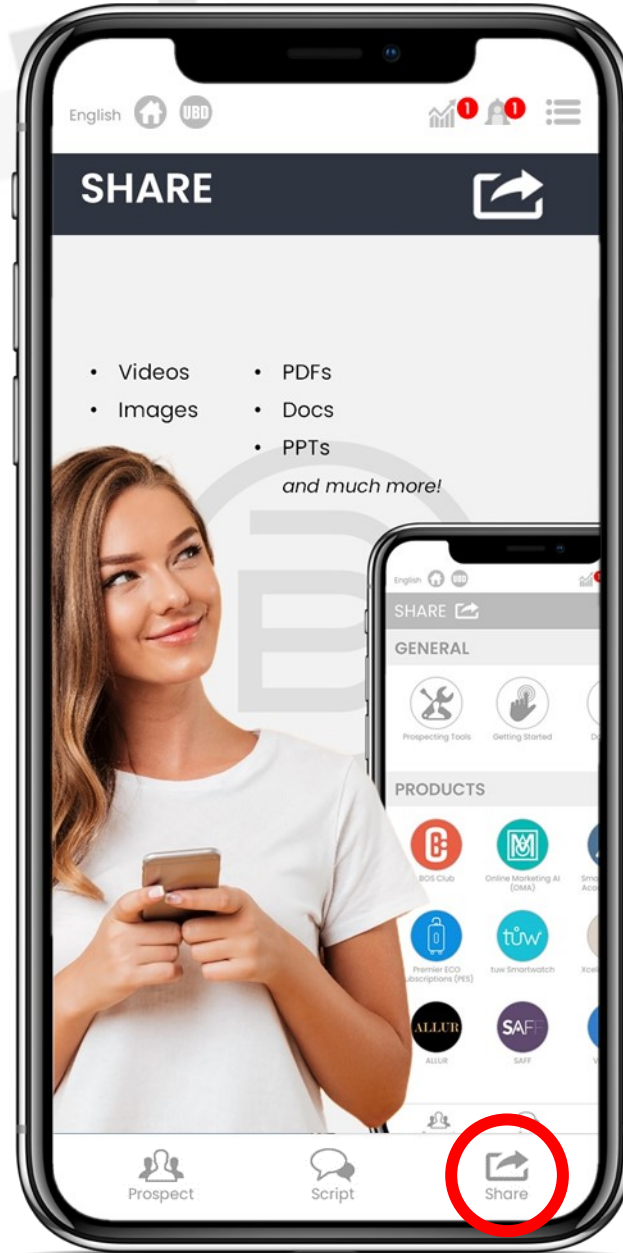

SHARE

Share
Module