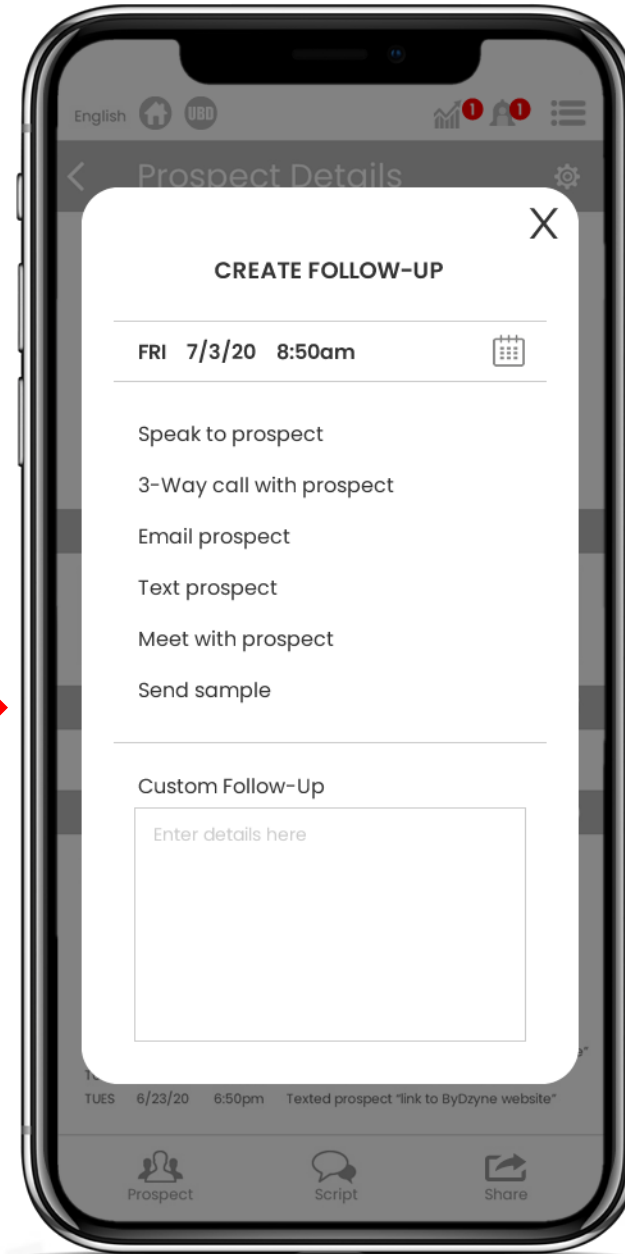

# PROSPECT HISTORY

The image features a white background with decorative elements consisting of various-sized squares in shades of gray, arranged in a pattern that tapers towards the corners. The main text is centered in the middle of the page.