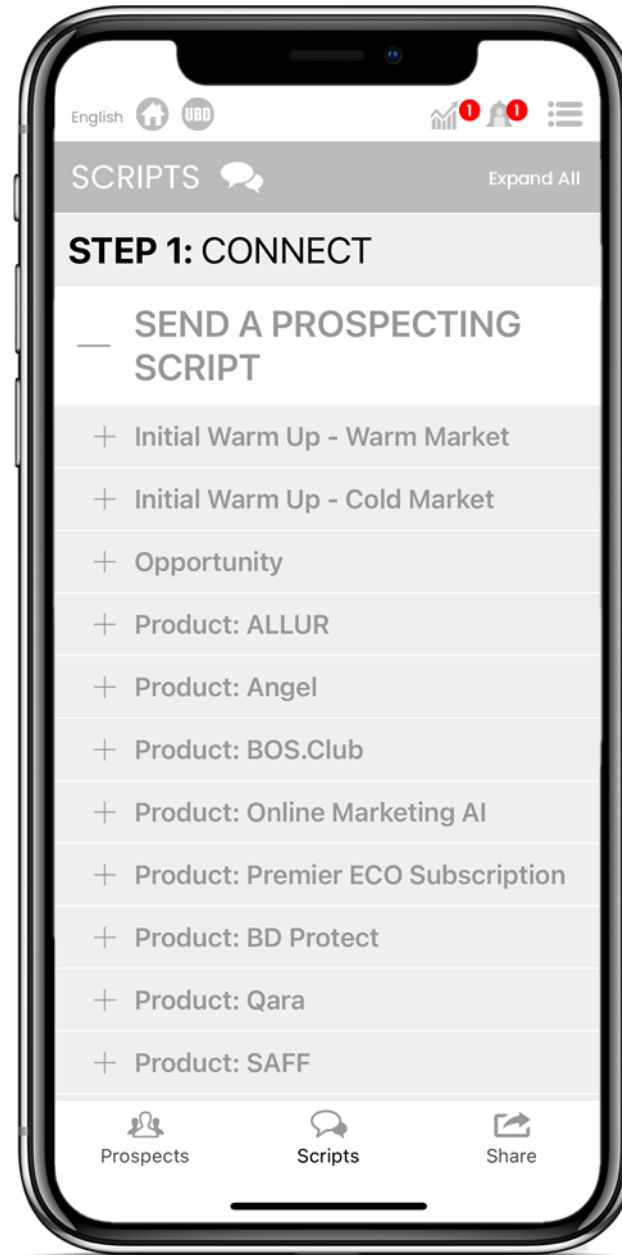

STEP 1: CONNECT