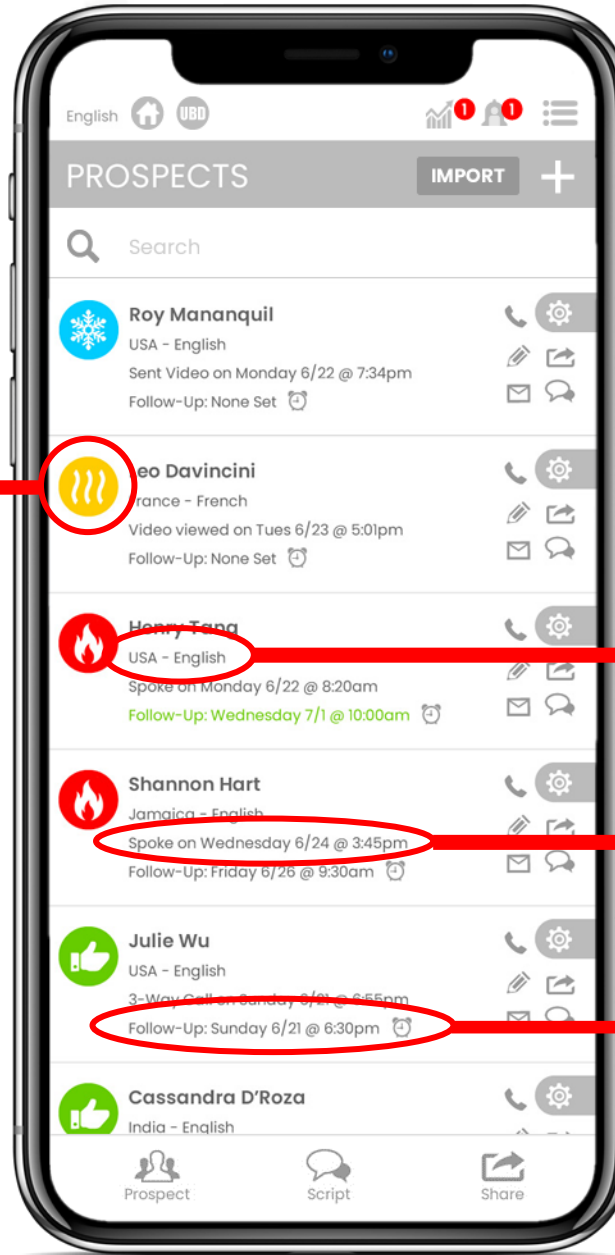

PROSPECTS MANAGEMENT

UPDATE PROSPECT STATUS

X

Shortcuts

- Call
- Text
- Email
- Settings
- Share
- Script

Country / Language

Latest Action

Display Follow-Up