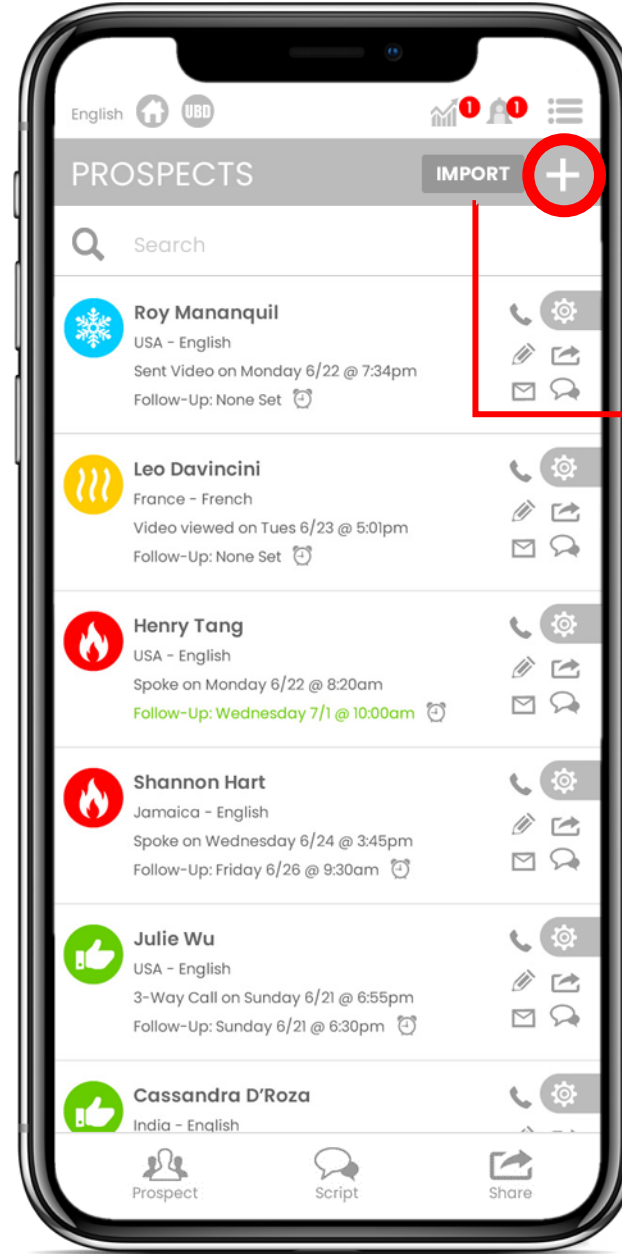

Add New
Prospect

Import
Multiple
Contacts