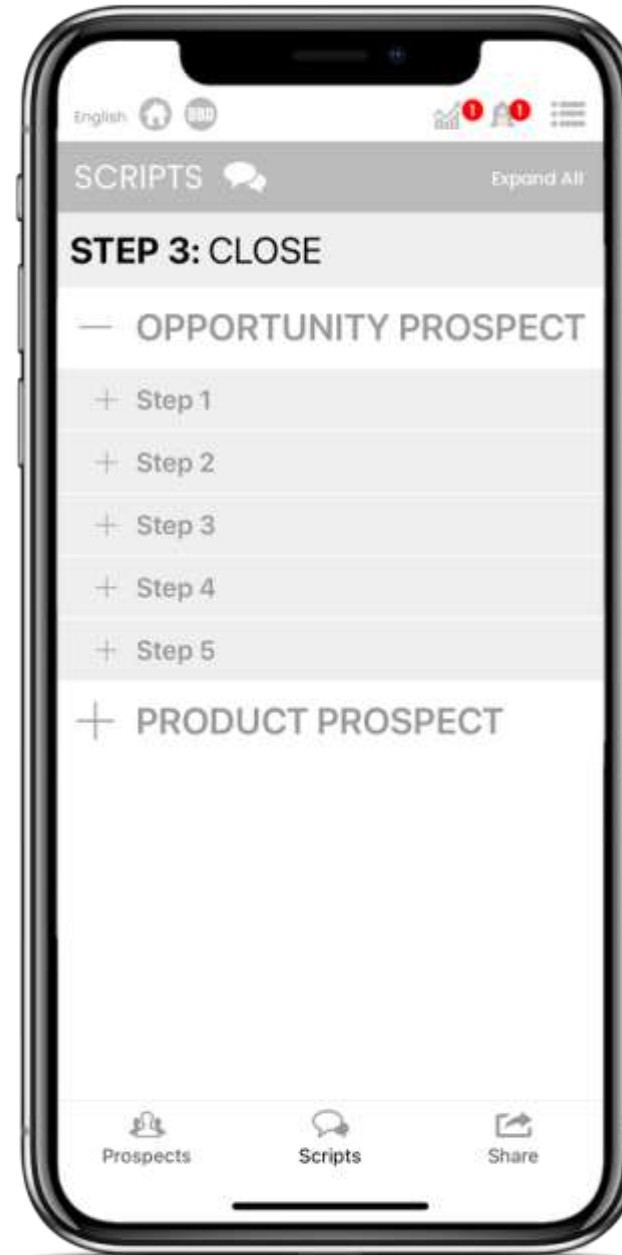

PASO 3: CERRAR