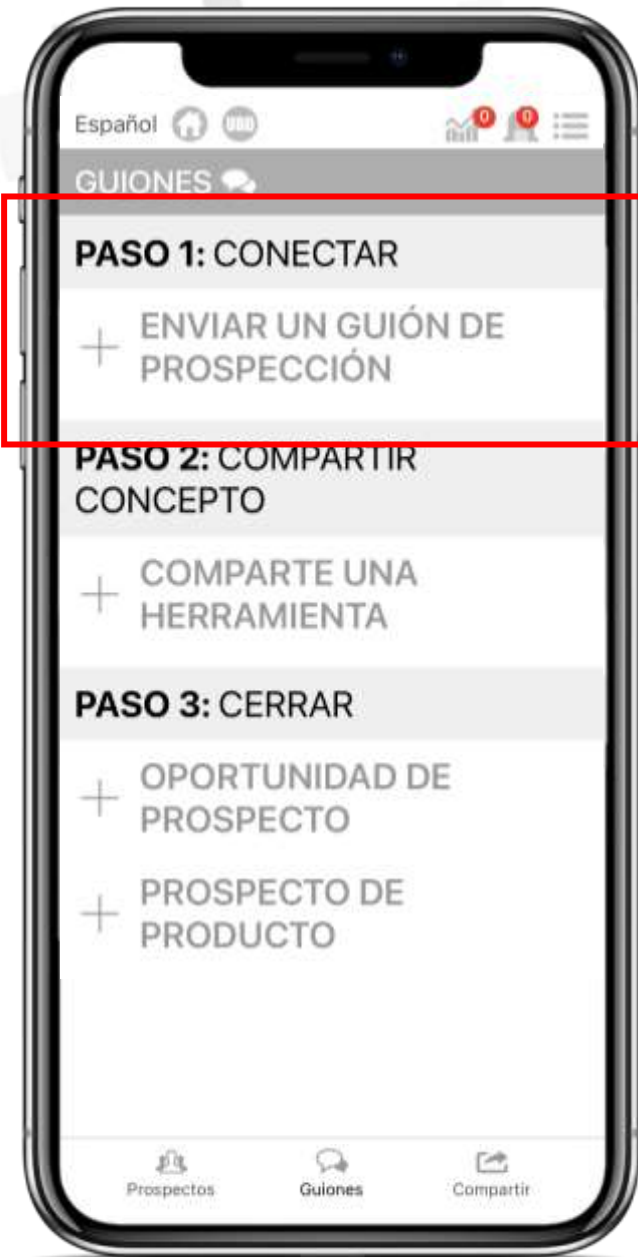

PASO 1: CONECTAR